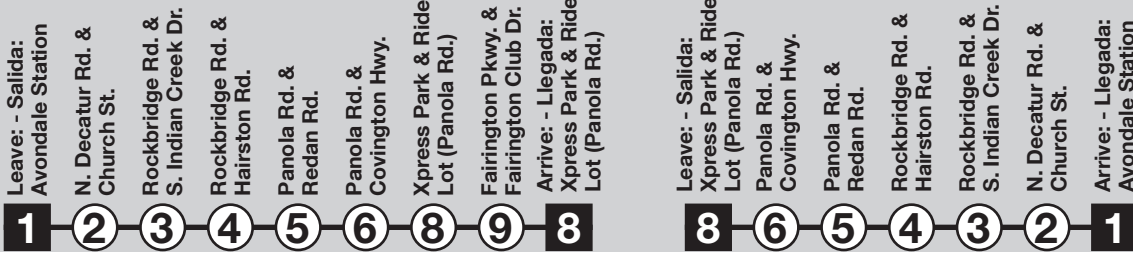

Times given for each bus trip from beginning to end of route. Read down for times at specific locations. Horarios para cada viaje de autobús desde el principio hasta el fin del trayecto. Lea los horarios para localidades específicas de arriba hacia a bajo.

Table with two columns: EASTBOUND - DIRECCION ESTE and WESTBOUND - DIRECCION OESTE. Rows show bus arrival and departure times for various stops.

HOW TO USE THIS MARTA TIMETABLE, TRANSFERS, TIME POINT SYMBOLS AND THEIR MEANING (ON TIMETABLE), and FARES sections.

Large graphic for Route 117, Rockbridge Road/Panola Road, effective 04-19-2025. Includes a photo of a bus interior and the 'En Español' logo.

Detailed route map for Rockbridge Road/Panola Road, showing station locations, intersecting routes, and transfer points.

Table with two columns: EASTBOUND - DIRECCION ESTE and WESTBOUND - DIRECCION OESTE. Rows show bus arrival and departure times for various stops.

All trips are Lift Equipped. Tenemos levante motorizado en todos los autobuses. P.M. times are shown in Bold - Tiempo P.M. está en letras negras.