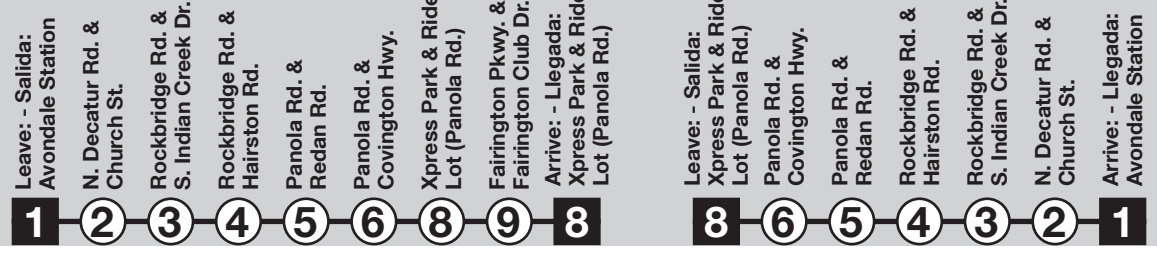

Table with two columns: EASTBOUND - DIRECCION ESTE and WESTBOUND - DIRECCION OESTE. Rows show bus arrival and departure times for various stops.

HOW TO USE THIS MARTA TIMETABLE, TRANSFERS, TIME POINT SYMBOLS AND THEIR MEANING (ON TIMETABLE), and FARES sections.

Table with two columns: EASTBOUND - DIRECCION ESTE and WESTBOUND - DIRECCION OESTE. Rows show bus arrival and departure times for various stops.

All trips are Lift Equipped. Tenemos levante motorizado en todos los autobuses. P.M. times are shown in Bold - Tiempo P.M. está en letras negras.

Times given for each bus trip from beginning to end of route. Read down for times at specific locations. Horarios para cada viaje de autobús desde el principio hasta el fin del trayecto. Lea los horarios para localidades específicas de arriba hacia a bajo.